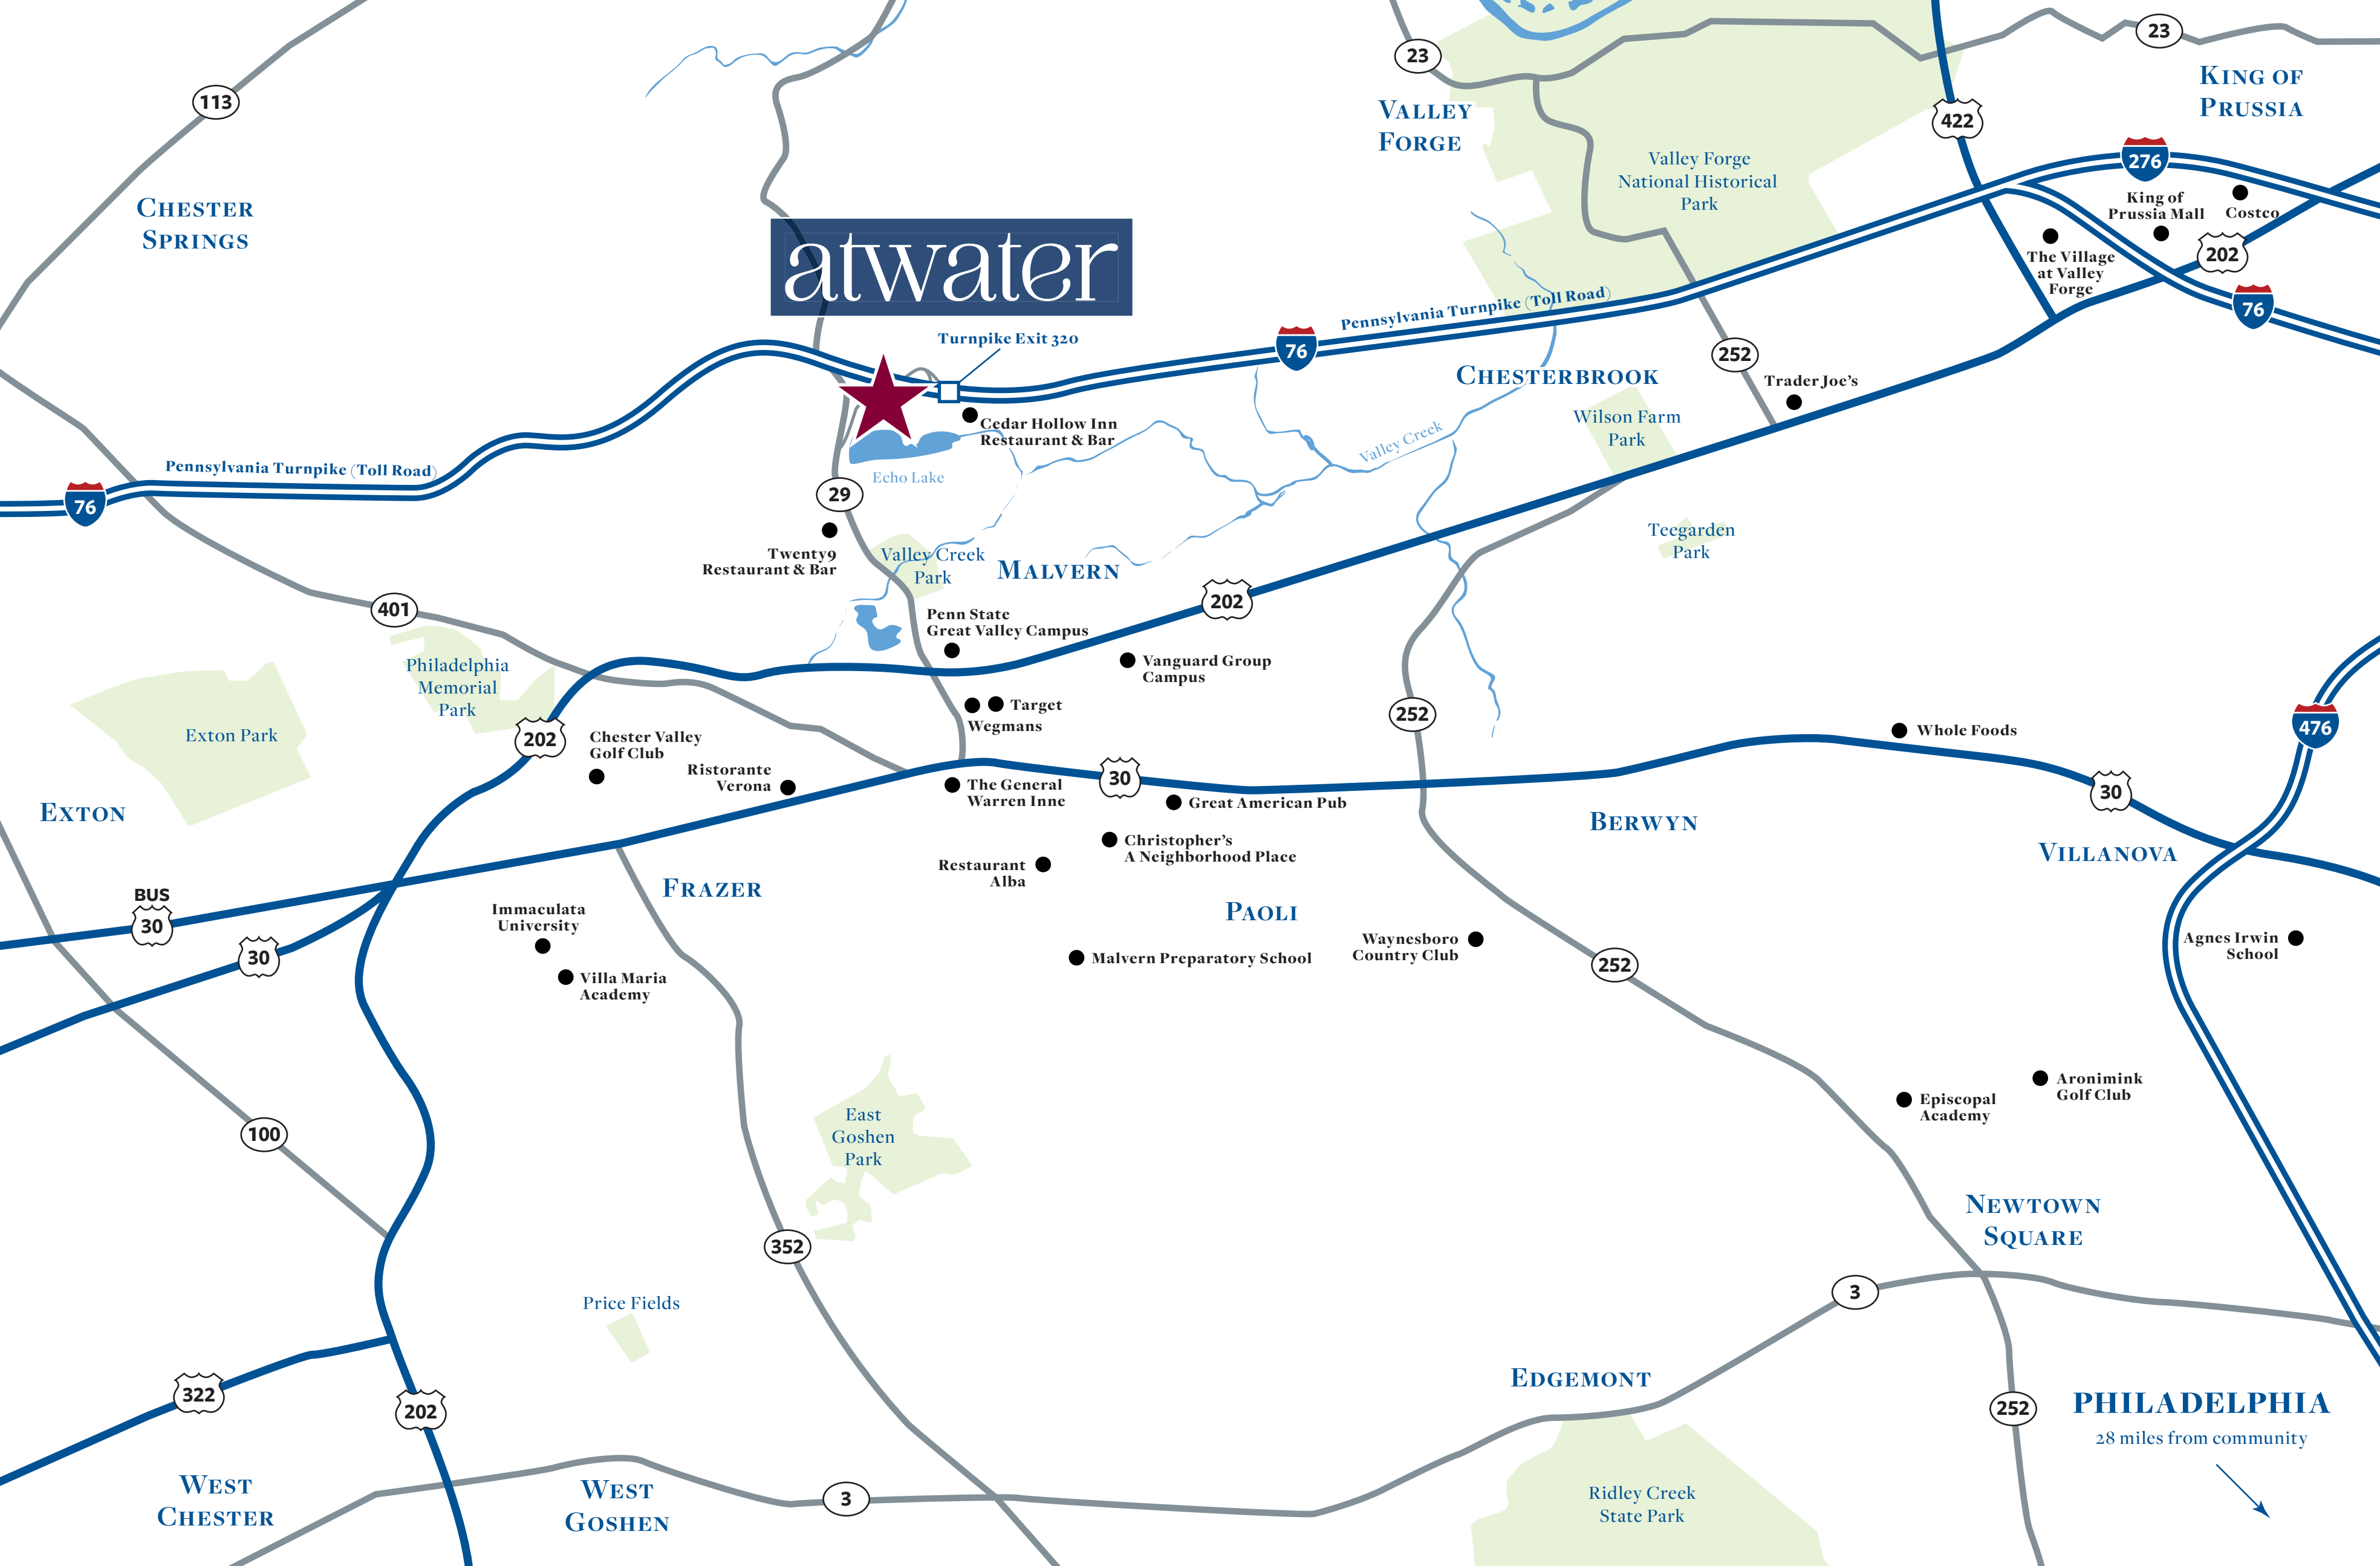

atwater

Turnpike Exit 320

Echo Lake

29

Valley Creek Park

Penn State Great Valley Campus

Philadelphia Memorial Park

202

3

3

3

3

3

3

Vanguard Group Campus

Great American Pub